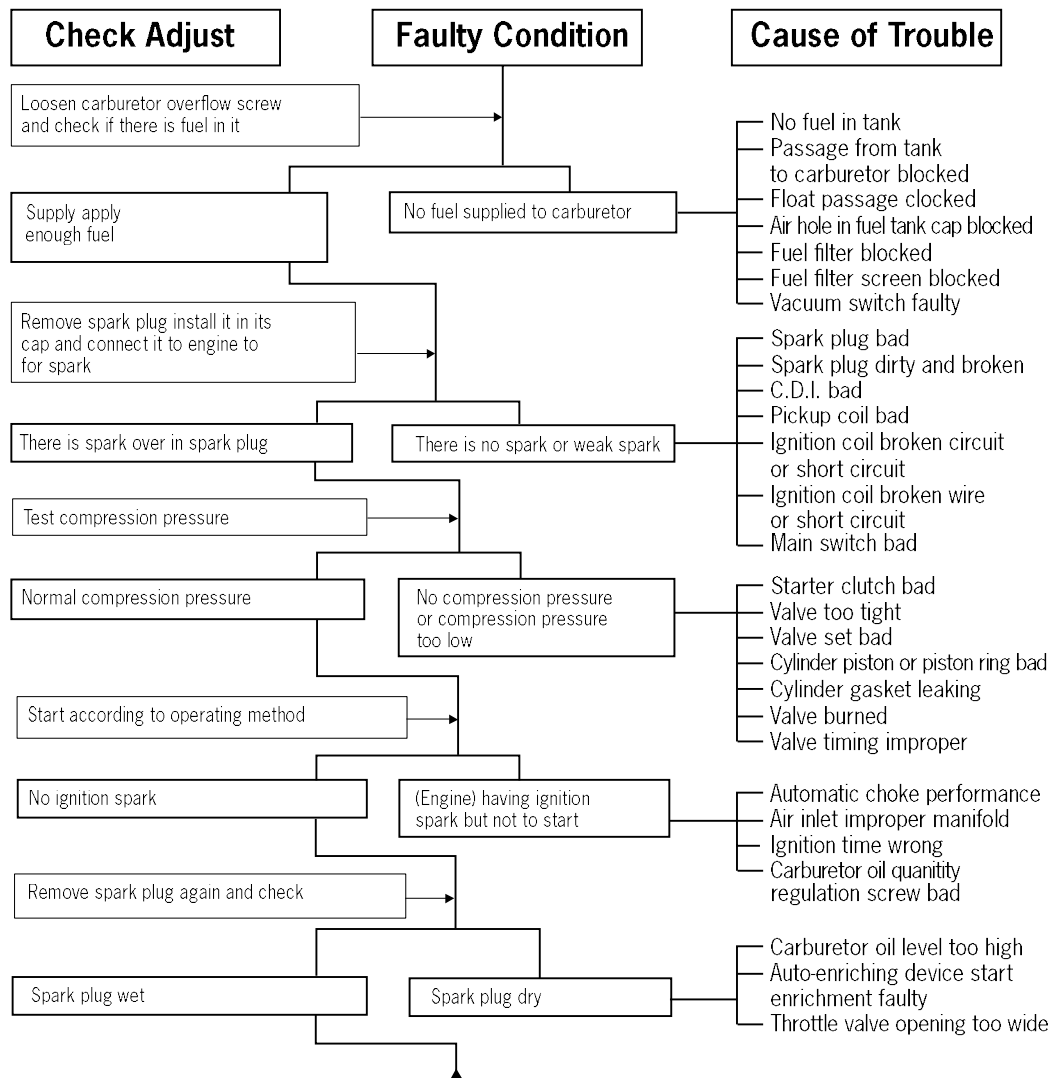

1. General Information

Trouble Shooting Guide Starter Failure or Hard Starting

1. General Information

Trouble Shooting Guide (under speed, no power)

1. General Information

Trouble Shooting Guide (under speed, no power)

1. General Information

Trouble Shooting Guide (high speed)

1. General Information

Trouble Shooting Guide-Improper Battery Charging (Battery overdischarge or overcharge)

1. General Information

Trouble Shooting Guide (no spark)