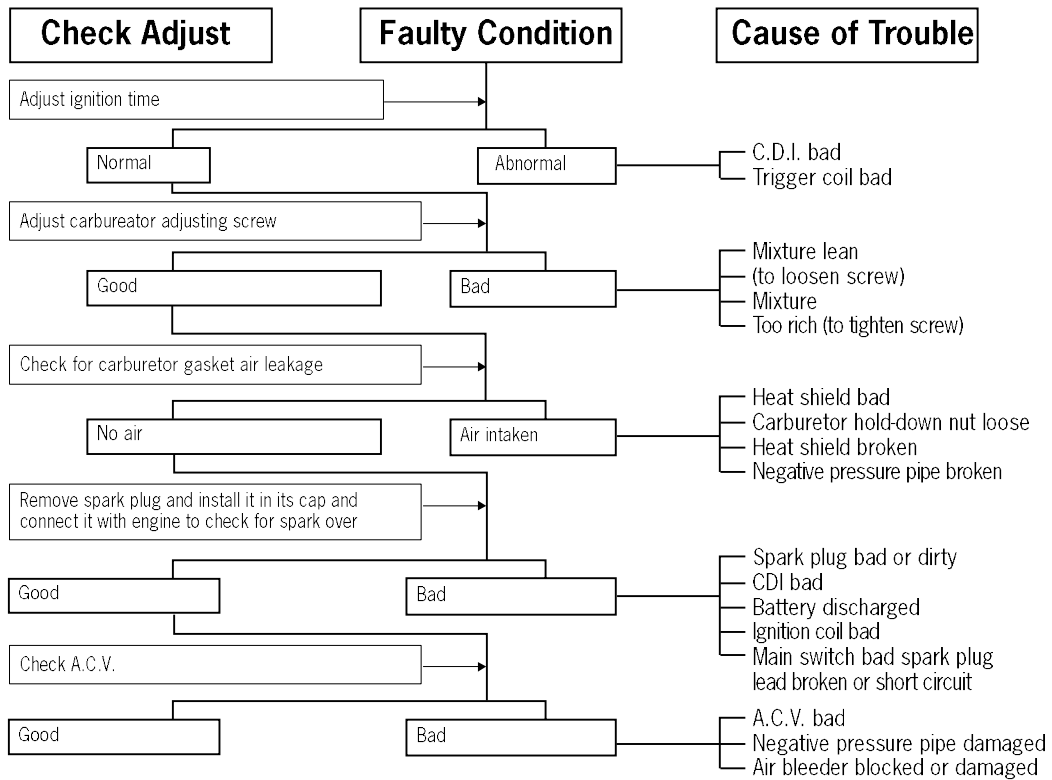

1. General Information

Trouble Shooting Guide Starter Failure or Hard Starting

1. General Information

Trouble Shooting Guide (under speed, no power)

1. General Information

Trouble Shooting Guide (under speed, no power)

1. General Information

Trouble Shooting Guide (high speed)

1. General Information

Trouble Shooting Guide-Improper Battery Charging (Battery overdischarge or overcharge)

1. General Information

Trouble Shooting Guide (no spark)