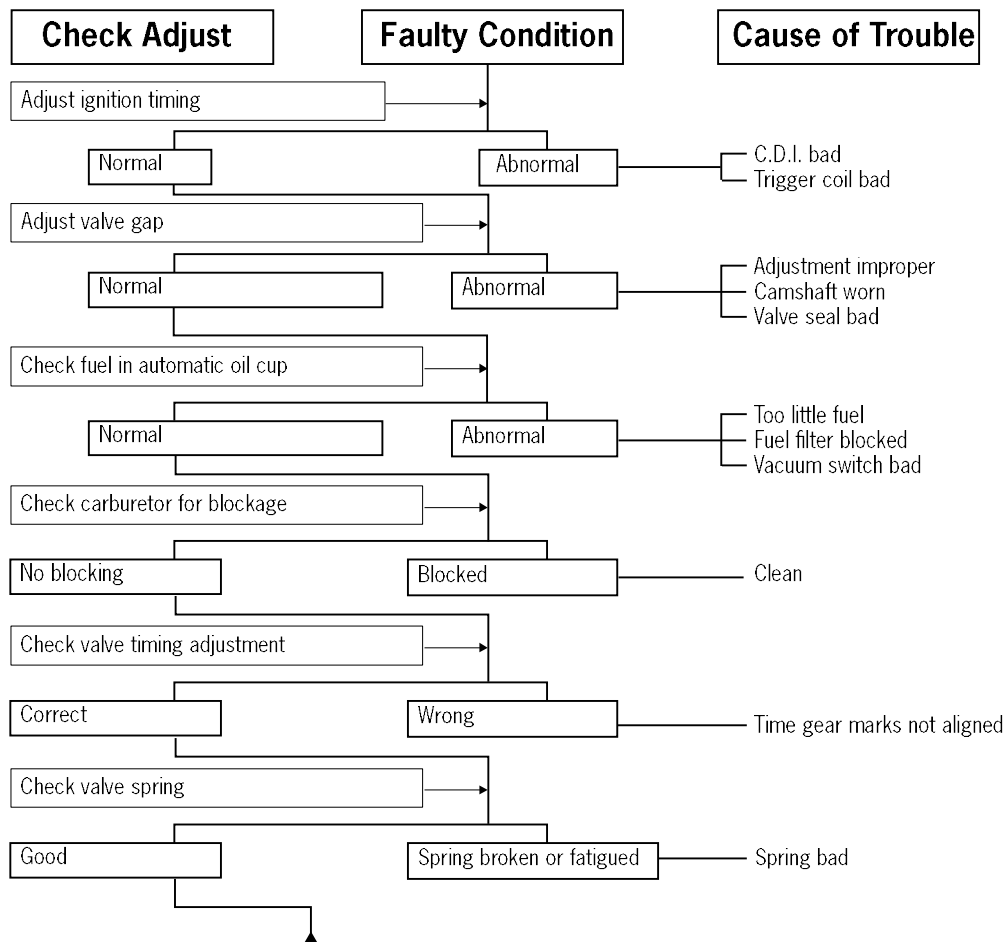

1. General Information

Trouble Shooting Guide Starter Failure or Hard Starting

1. General Information

Trouble Shooting Guide (under speed, no power)

1. General Information

Trouble Shooting Guide (under speed, no power)

1. General Information

Trouble Shooting Guide (high speed)

1. General Information

Trouble Shooting Guide-Improper Battery Charging (Battery overdischarge or overcharge)

1. General Information

Trouble Shooting Guide (no spark)