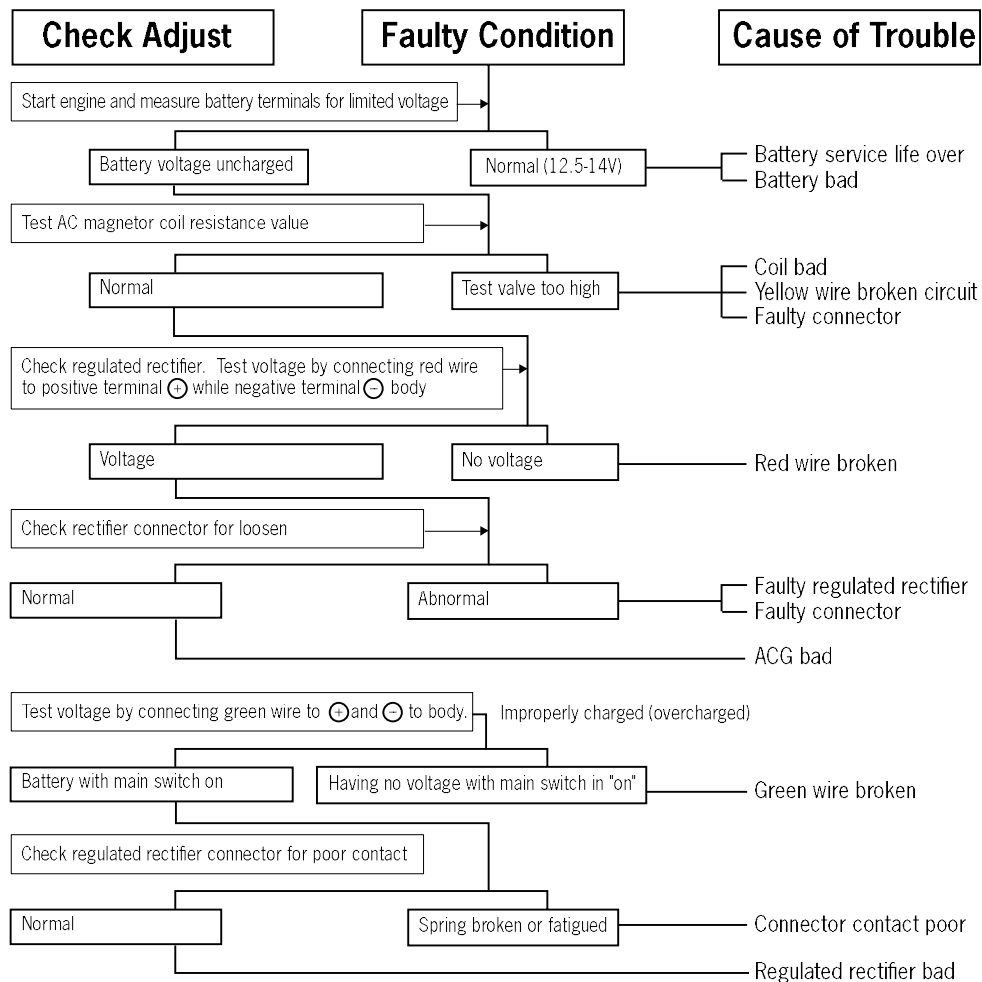

1. General Information

Trouble Shooting Guide Starter Failure or Hard Starting

1. General Information

Trouble Shooting Guide (under speed, no power)

1. General Information

Trouble Shooting Guide (under speed, no power)

1. General Information

Trouble Shooting Guide (high speed)

1. General Information

Trouble Shooting Guide-Improper Battery Charging (Battery overdischarge or overcharge)

1. General Information

Trouble Shooting Guide (no spark)