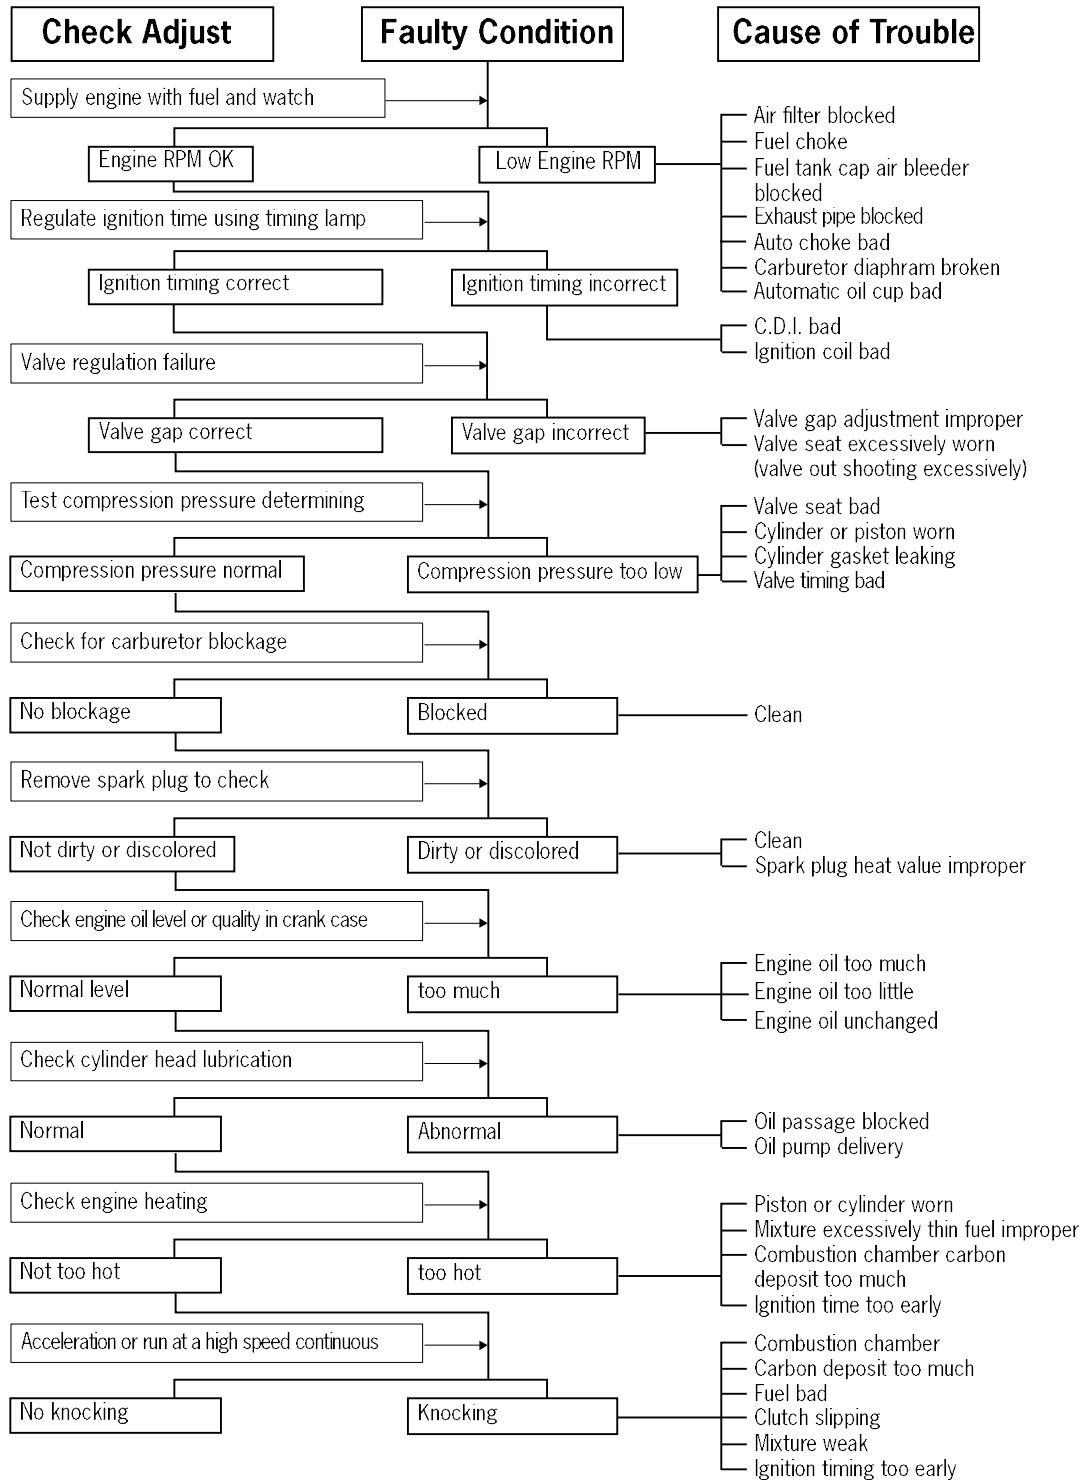

1. General Information

Trouble Shooting Guide Starter Failure or Hard Starting

1. General Information

Trouble Shooting Guide (under speed, no power)

1. General Information

Trouble Shooting Guide (under speed, no power)

1. General Information

Trouble Shooting Guide (high speed)

1. General Information

Trouble Shooting Guide-Improper Battery Charging (Battery overdischarge or overcharge)

1. General Information

Trouble Shooting Guide (no spark)